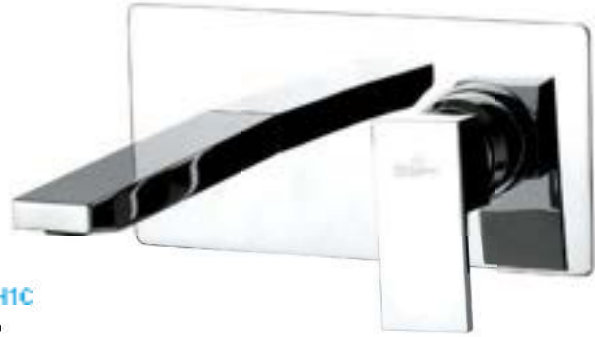

112LE3007CH1C

MIXER MONOCOMANDO
PER LAVABO A PAVIMENTO
SENZA SCARICO H. 95 CM
SINGLE LEVER BASIN MIXER
FLOOR MOUNTING WITHOUT
POP UP WASTE H. 95 CM

RIFLESSO SERIES

BY LEBILE DESIGN

FINITURE
FINISHING

Pentagono
DESIGN & FINISH