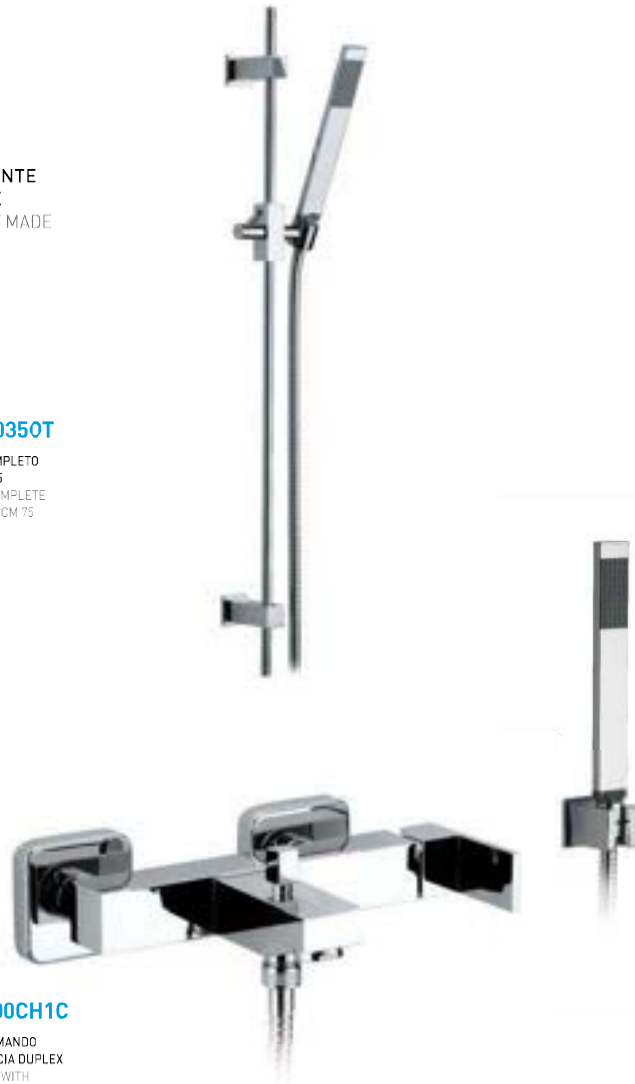

**INTERAMENTE
IN OTTONE**
COMPLETELY MADE
OF BRASS

AST60040350T

SALISCENDI COMPLETO
IN OTTONE CM 75
SLIDING RAIL COMPLETE
MADE OF BRASS CM 75

112LE2000CH1C

MIXER MONOCOMANDO
VASCA CON DOCCIA DUPLEX
BATH-TUB MIXER WITH
HANDSHOWER SET