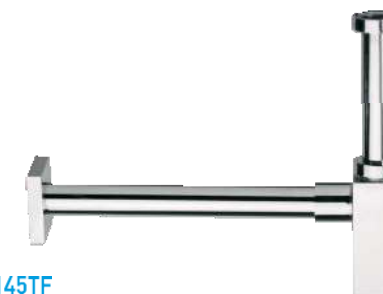

3145TF

SIFONE "LATO" IN OTTONE,
CANOTTO CM 30 1" 1/4
C.P. BRASS "LATO" TRAP
30 CM OUTLET TUBE 1" 1/4