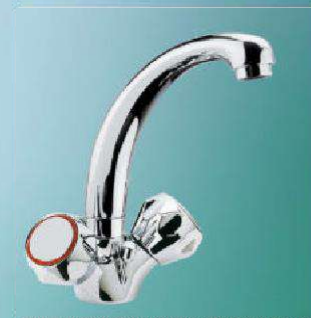

QUADRA SERIES

Pentagono
RUBINETTERIE

Linea classica e tradizionale nel rispetto della qualità. Il rubinetto per definizione, proposto in varie soluzioni per esaltarne la versatilità. Serie con vitone 1/2" bagno d'olio.

Classic and traditional range in the respect of the quality. The faucet by definition, proposed in different solutions to enhance the versatility. Serie with normal valve 1/2".