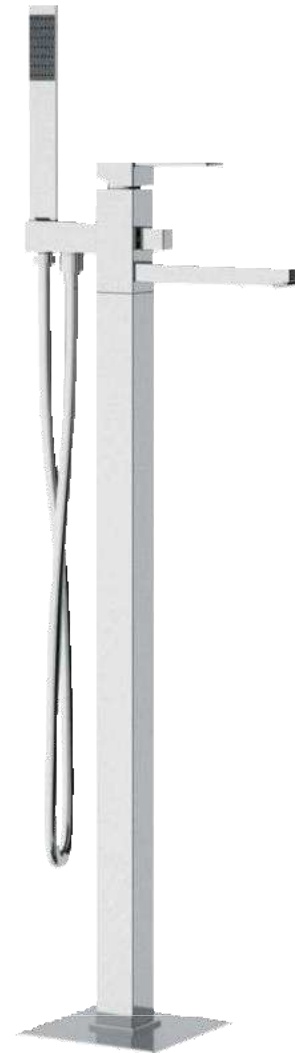

112LE2800CH1C

MIXER MONOCOMANDO VASCA A
PAVIMENTO COMPLETO H. 85 CM
BATH-TUB MIXER FLOOR MOUNTING
COMPLETE H. 85 CM