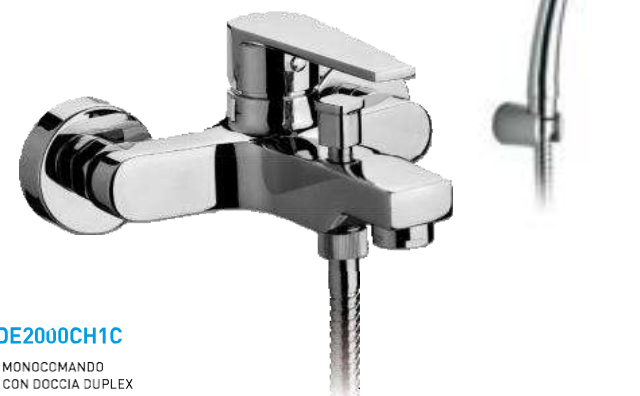

METRIA SERIES

FINITURE
FINISHING

Pentagono
DESIGN & INNOVATION

116DE1000CH1C

MIXER MONOCOMANDO
DOCCIA INCASSO
BUILT-IN SINGLE LEVER MIXER
FOR SHOWER

116DE1001CH1C

MIXER MONOCOMANDO DOCCIA
INCASSO CON DEVIATORE
BUILT-IN SINGLE LEVER MIXER
WITH DIVERTER