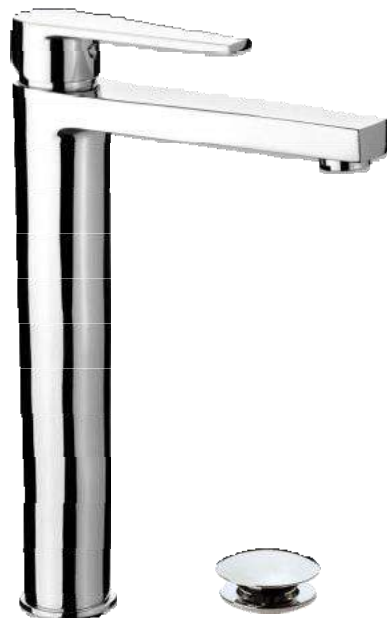

116DE3301CH1B

MIXER MONOCOMANDO PER LAVABO "L" CON SCARICO "CLICK-CLACK" 1" ¼ H. 304 MM
"L" SINGLE LEVER BASIN MIXER WITH "CLICK-CLACK" WASTE 1" ¼ H. 304 MM

116DE3302CH1B

MIXER MONOCOMANDO PER LAVABO "L" SENZA SCARICO H. 304 MM
"L" SINGLE LEVER BASIN MIXER WITHOUT POP-UP WASTE H. 304 MM