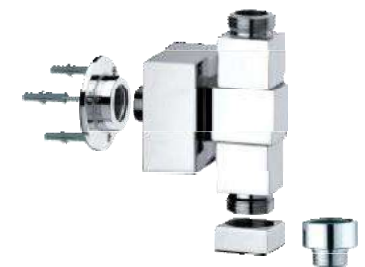

2582SU

SUPPORTO QUADRATO MULTIFUNZIONALE PER
COLONNE DOCCIA 1/2 X 3/4 X 3/4 ADATTO PER
RUBINETTI DA INCASSO ED ESTERNI
SQUARE MULTIFUNCTION SUPPORT FOR SHOWER
COLUMNS 1/2 X 3/4 X 3/4 SUITABLE FOR BUILT-IN
AND EXTERNAL MIXERS