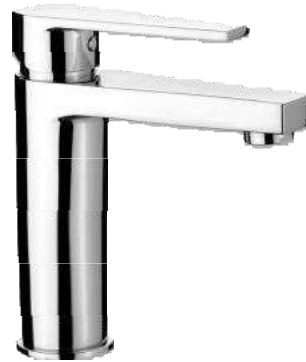

METRIA SERIES

FINITURE
FINISHING

Pentagono
DESIGN & INNOVATION

116DE3201CH1B

MIXER MONOCOMANDO PER LAVABO "M" CON SCARICO AUTOMATICO 1" ¼ H. 215 MM
"M" SINGLE LEVER BASIN MIXER WITH AUTOMATIC POP-UP WASTE 1" ¼ H. 215 MM