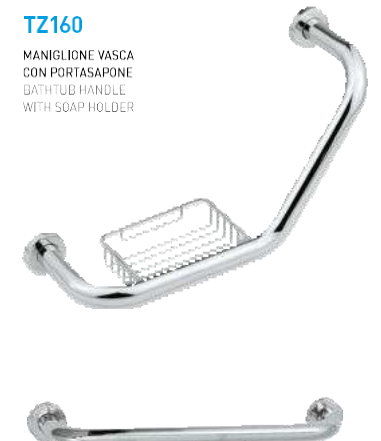

TZ150

PORTASALVIETTA DOPPIO CM 60
DOUBLE TOWEL HOLDER CM 60

TZ125S

PORTASAPONE PICCOLO 24X12X12
SMALL SOAP HOLDER 24X12X12

TZ130

PORTASAPONE GRANDE 24,5X12
BIG SOAP HOLDER 24,5X12

TZ130S

PORTASAPONE PICCOLO 16X9,5
SMALL SOAP HOLDER 16X9,5

TZ140

PORTASAPONE DOPPIO
19X19X31H
DOUBLE SOAP HOLDER
19X19X31H

TZ155

MANIGLIONE VASCA CM 40
GRAB-BAR CM 40

TZ157

MANIGLIONE VASCA CM 60
GRAB-BAR CM 60

SAVING

Available in 1/2" and 3/4" pipe sizes. Pentagono's limited and constant flow faucets are independently tested and certified by the International Association of Plumbing and Mechanical Officials (IAPMO). They are available in chrome, stainless steel, and brass finishes. They are also available in low flow and low pressure applications. Pentagono's limited and constant flow faucets are available in 1/2" and 3/4" pipe sizes.