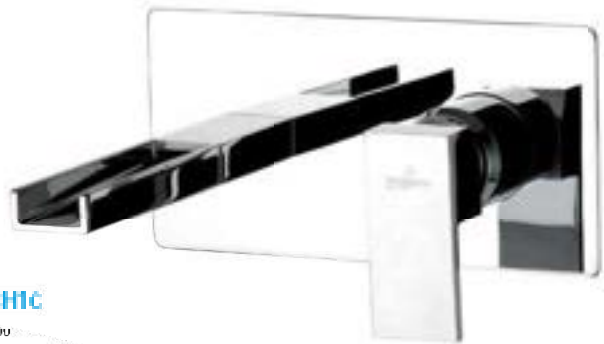

112LE3010CH1C

MIXER MONOCOMANDO
LAVABO INCASSO,
BOCCA CASCATA CM 18
BUILT-IN SINGLE LEVER
MIXER FOR BASIN,
WATERFALL SPOUT CM 18