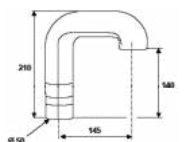

Art. E110

PRESSIONE DI LAVORO: 1 - 5 BAR
TEMPERATURA ACQUA: 80°C MAX
DIAMETRO DI ENTRATA: $\varnothing$ G 1/2 M
RAGGIO D'AZIONE DI RICONOSCIMENTO: 10 CM, PREDISPOSTO
ALIMENTAZIONE ELETTRICA: 4 BATTERIE DA 1,5 V TIPO AA

WORKING PRESSURE: 1 - 5 BAR
WATER TEMPERATURE MAX: 80°C MAX
INPUT: $\varnothing$ G 1/2 M
RECOGNITION RANGE: 10 CM, ADJUSTABLE
ELECTRICAL CONNECTION: 4 X 1,5 V BATTERIES TYPE AA