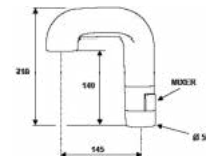

Art. E100

PRESSIONE DI LAVORO: 1 - 5 BAR
TEMPERATURA ACQUA: 80°C MAX
DIAMETRO DI ENTRATA: $\varnothing$ G 1/2 M
RAGGIO D'AZIONE DI RICONOSCIMENTO: 10 CM, PREDISPOSTO
ALIMENTAZIONE ELETTRICA: 4 BATTERIE DA 1,5 V TIPO AA

WORKING PRESSURE: 1 - 5 BAR
WATER TEMPERATURE MAX: 80°C MAX
INPUT: $\varnothing$ G 1/2 M
RECOGNITION RANGE: 10 CM, ADJUSTABLE
ELECTRICAL CONNECTION: 4 X 1,5 V BATTERIES TYPE AA