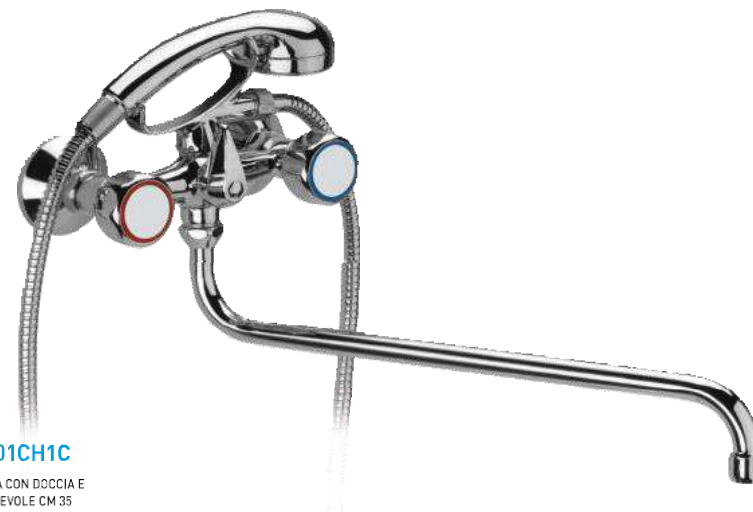

320M2001CH1C

GRUPPO VASCA CON DOCCIA E
CANNA "S" GIREVOLE CM 35
BATH TUB UNIT WITH
HANDSHOWER SET WITH LONG
"S" SPOUT CM 35