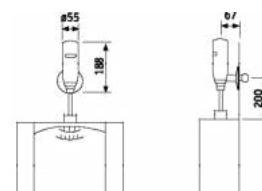

Art. E130

PRESSIONE DI LAVORO: 0.1 - 0.6 MPA
DIAMETRO DI ENTRATA: G1/2
RAGGIO D'AZIONE DI RICONOSCIMENTO: 35 CM, PREDISPOSTO
ALIMENTAZIONE ELETTRICA: DC 6V
QUATTRO BATTERIE ALCALINE "AAA" DA 1.5V
DURATA DELLE BATTERIE: PIÙ DI UN ANNO
MODALITÀ DI INSTALLAZIONE: ESTERNO

WORKING PRESSURE: 0.1 - 0.6 MPA
INPUT: $\varnothing$ G 1/2
RECOGNITION RANGE: 35 CM ADJUSTABLE
ELECTRICAL CONNECTION: DC 4.5 V WITH 4 1.5 V ALKALINE BATTERIES TYPE AAA
BATTERIES LIFE: MORE THAN ONE YEAR
INSTALLATION: EXTERNAL MOUNTED