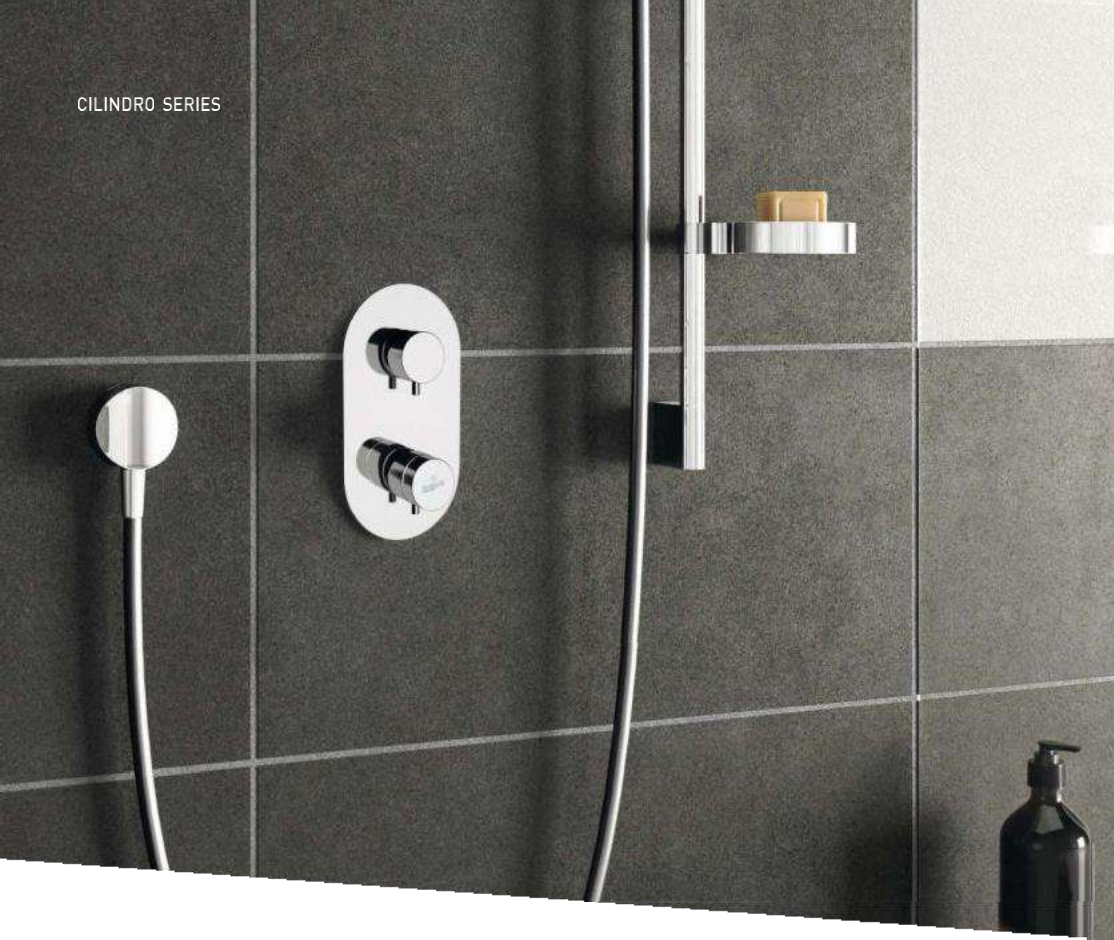

CILINDRO SERIES