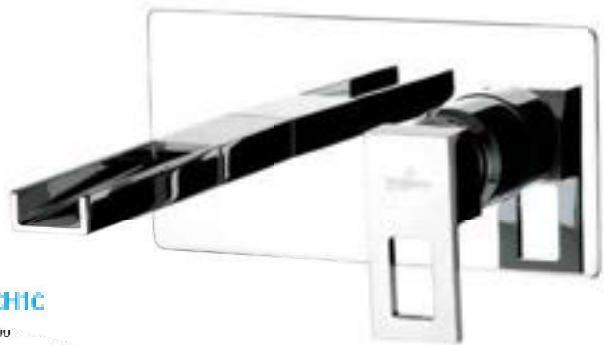

112AB3010CH1C

MIXER MONOCOMANDO
LAVABO INCASSO,
BOCCA CASCATI CM 18
BUILT-IN SINGLE LEVER
MIXER FOR BASIN,
WATERFALL SPOUT CM 18