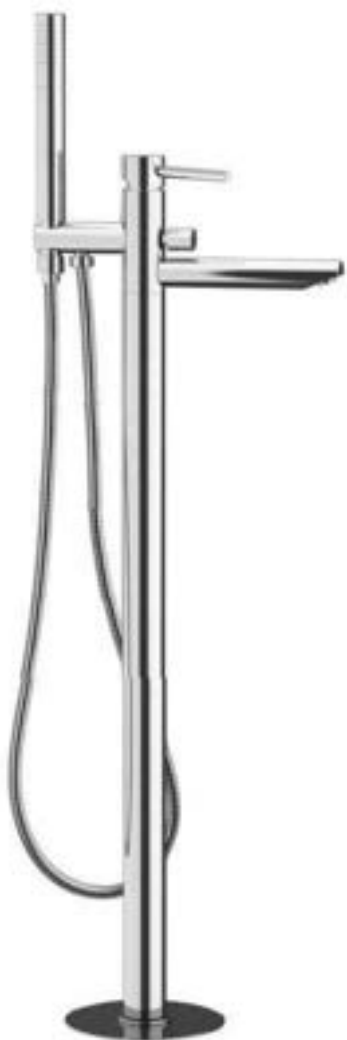

CILINDRO SERIES

FINITURE
FINISHING

106S2800CH1C

MIXER MONOCOMANDO
VASCA A PAVIMENTO
COMPLETO H. 85 CM
BATHTUB MIXER
FLOOR MOUNTING
COMPLETE H. 85 CM