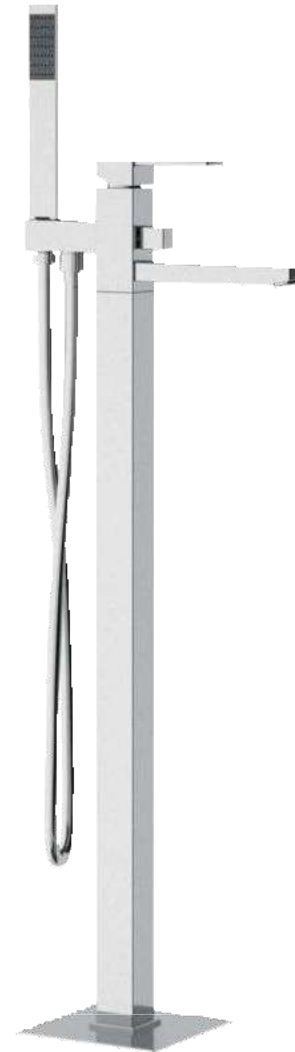

112AB2800CH1C

MIXER MONOCOMANDO VASCA A
PAVIMENTO COMPLETO H. 85 CM
BATH-TUB MIXER FLOOR MOUNTING
COMPLETE H. 85 CM